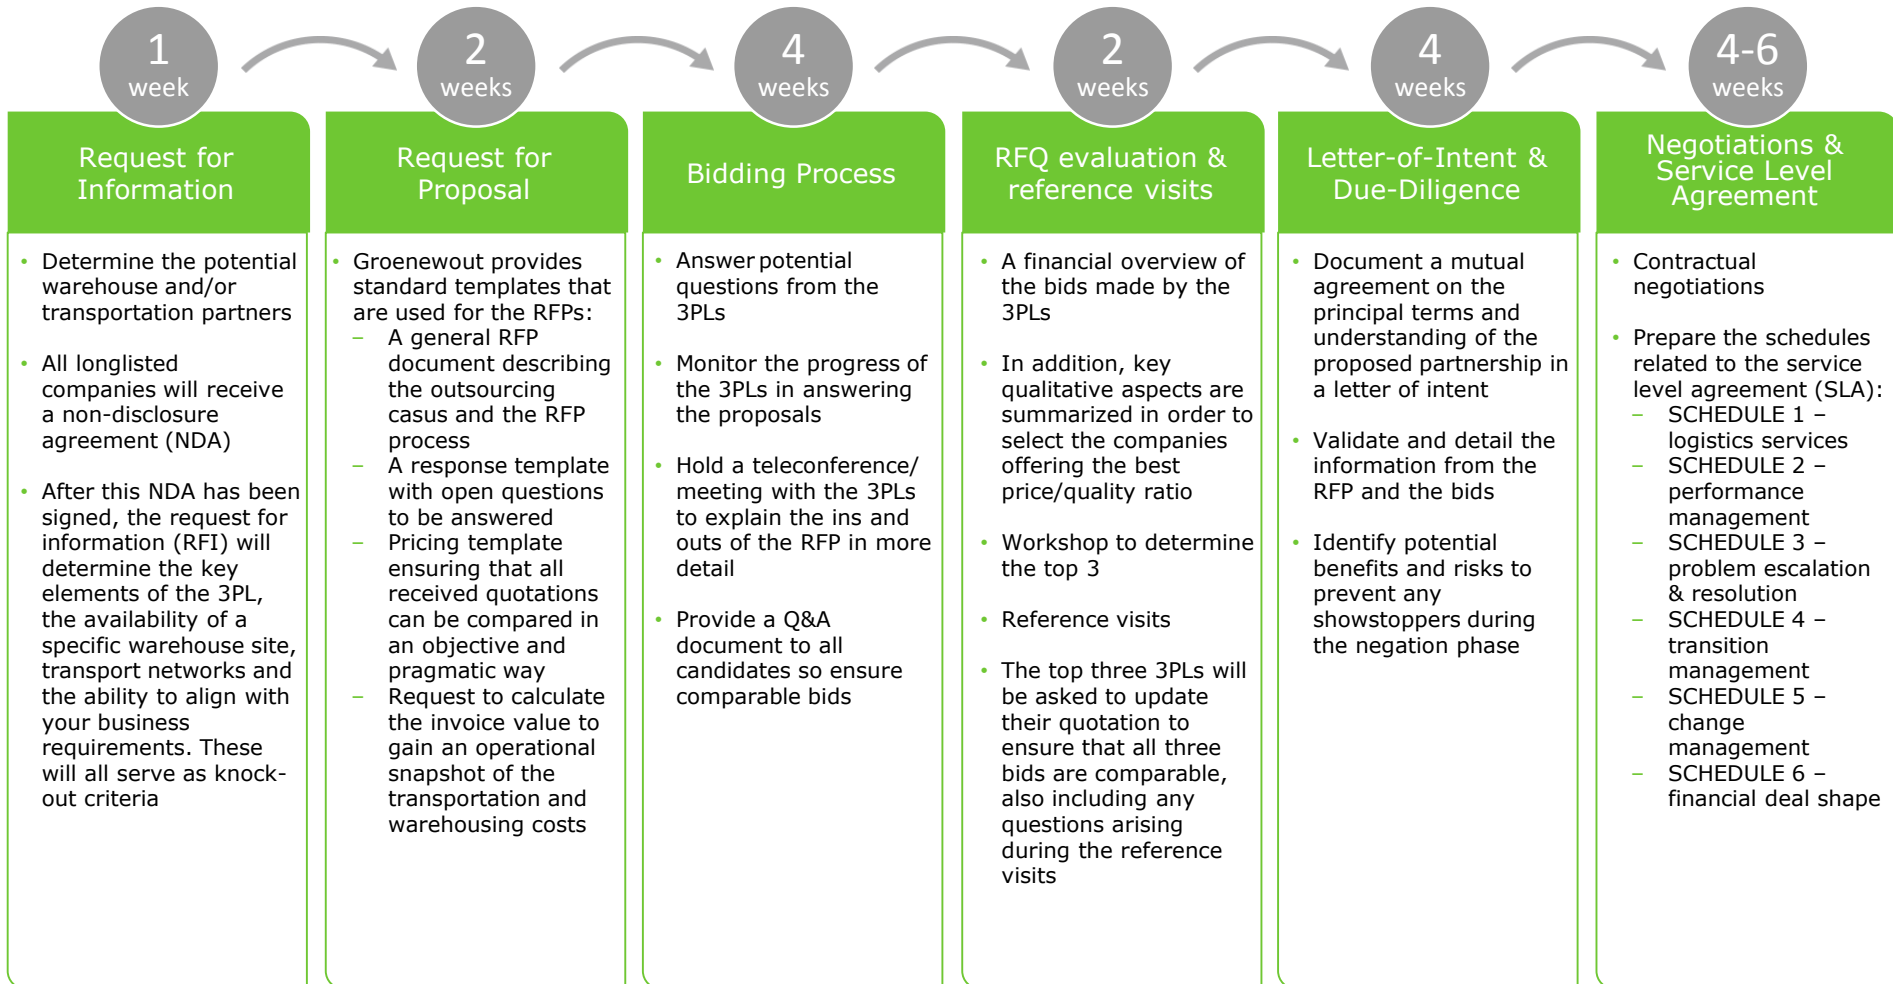

# LOGISTICS OUTSOURCING

Outsourcing supply chain functions to a third-party logistics provider (3PL) can be challenging yet rewarding. Supply chain roles have grown increasingly complex as a result of globalization, technology and growing customer service demands. Groenewout has the expertise to reach an effective decision for the right 3PL to support your critical supply chain functionality, through a thorough tender process.